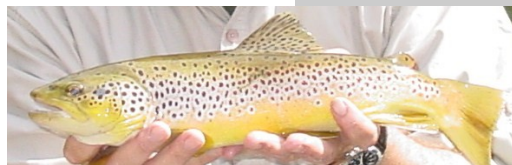

Turkey Creek

Common Sport Fish	Other Report Fish
Brown Trout	White Sucker
Brook Trout	Longnose Sucker
	Fathead Minnow
	Iowa Darter

Bear Creek Below Evergreen Lake

Common Sport Fish	Other Report Fish
Rainbow Trout	White Sucker
Brown Trout	Longnose Sucker
Tiger Muskie	Johnny Darter
Common Carp	Iowa Darter
	Longnose Dace
	Creek Chub
	Fathead Minnow
	Red Shiner
	Sand Shiner
	Green Sunfish
	Bluegill

Evergreen Lake

Common Sport Fish	Other Report Fish
Rainbow Trout	White Sucker
Brown Trout	Longnose Sucker
Tiger Muskie	Johnny Darter
Common Carp	Iowa Darter
Grass Carp	

Bear Creek - Jefferson

From The base of Evergreen lake dam downstream to Bear Creek Reservoir